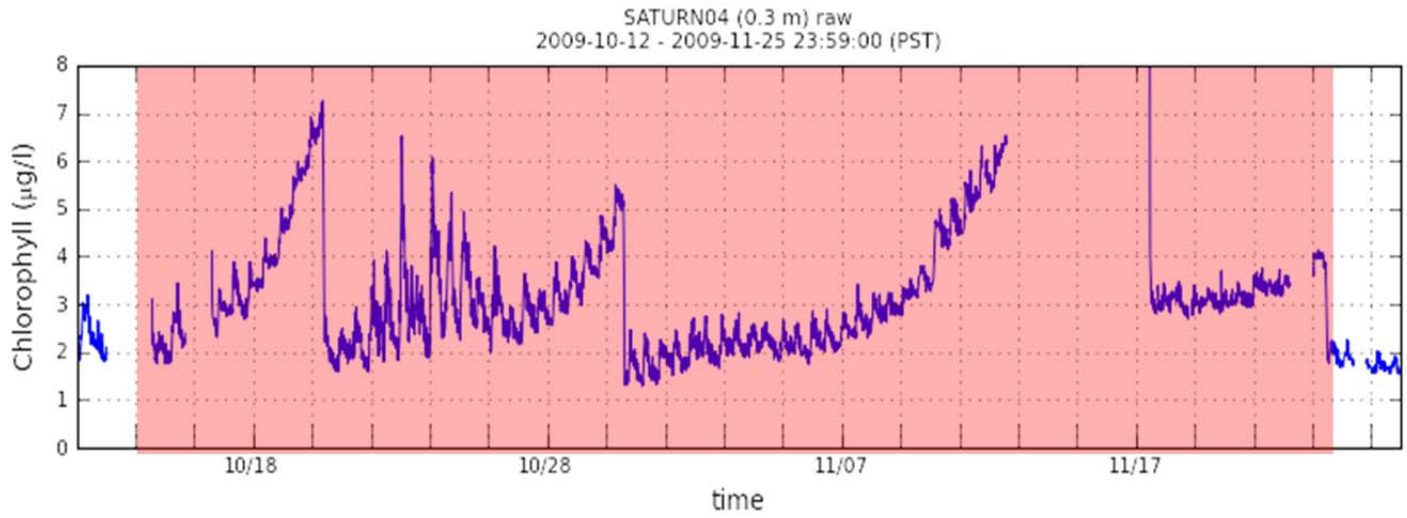

SATURN-04 Chlorophyll Sensor Fouling

Flag Comment: recurrent sensor fouling/problems; no correction

Flag Details: 10/14/09 00:00 – 11/23/09 12:00; flagged as bad data (QL5).